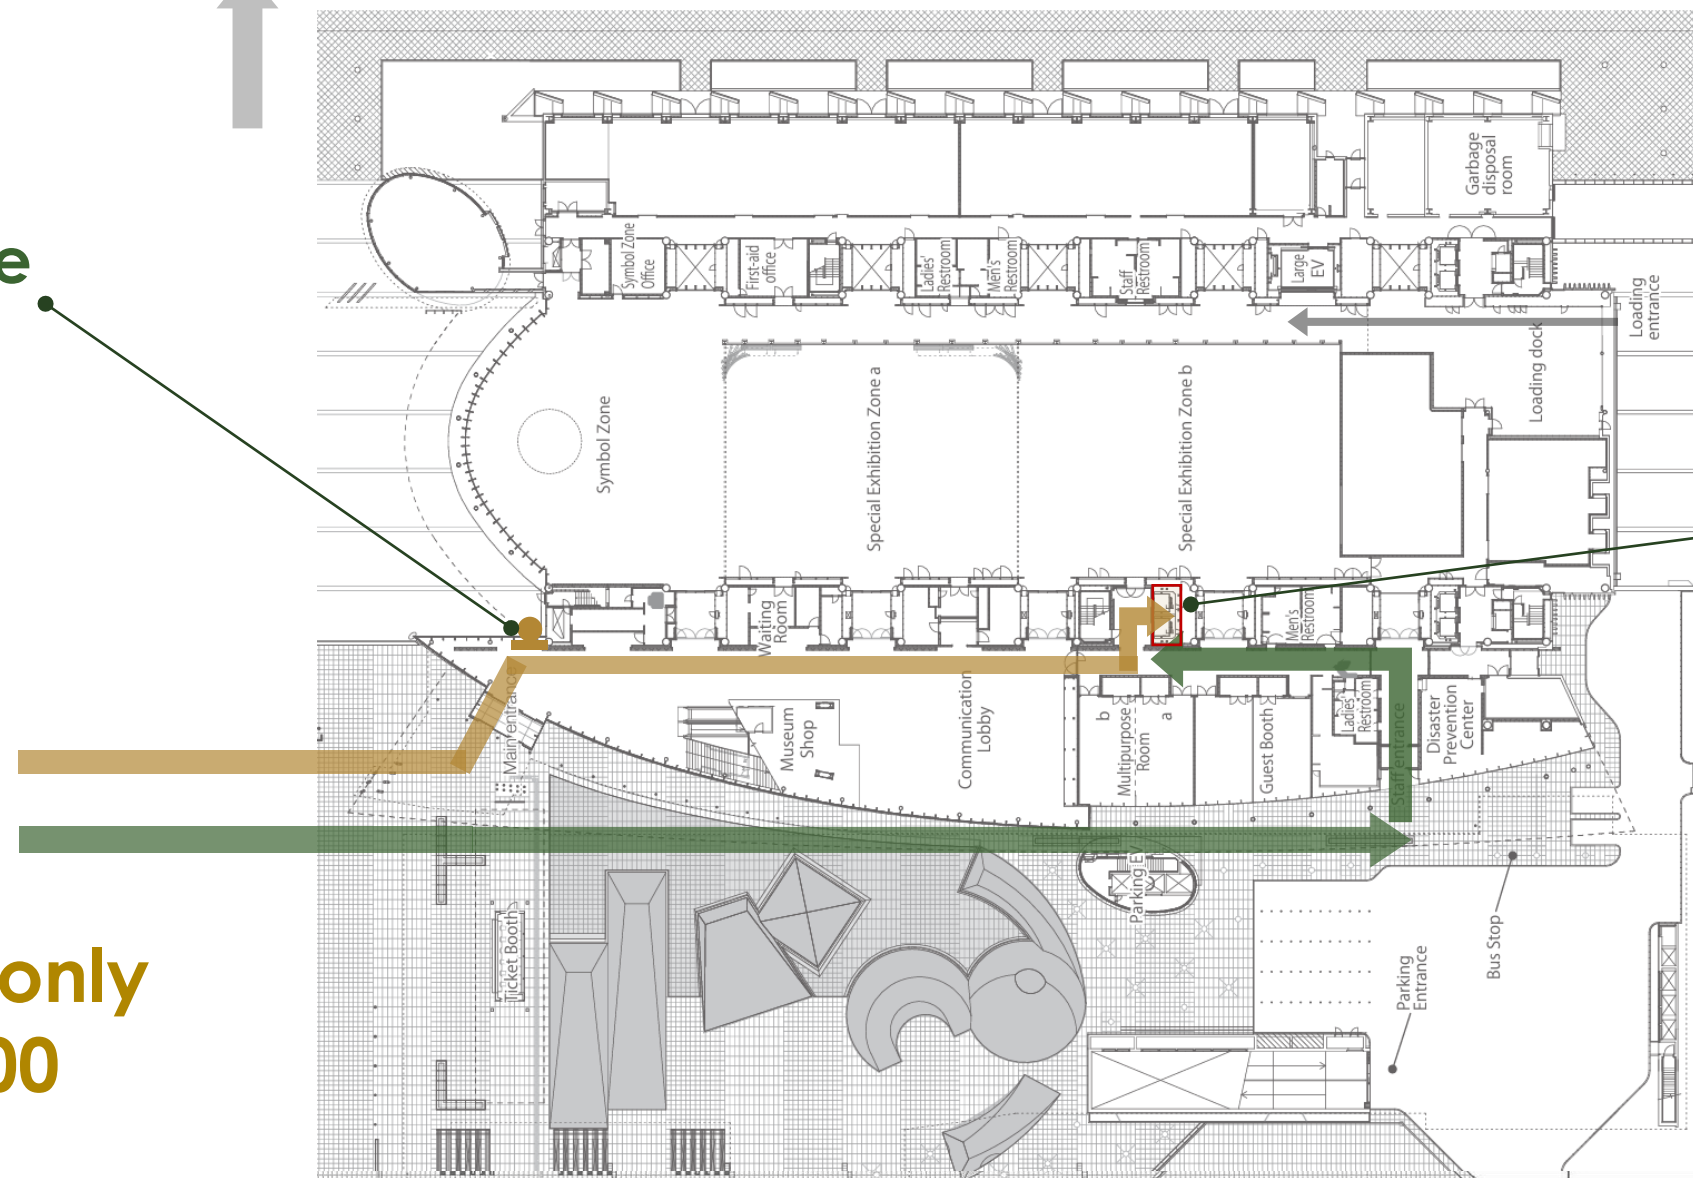

Telecom Center Station

Signage

Elevator

Entrance Public
From 10:00 to 17:00

Entrance for personnel only
Before 10:00 / After 17:00

Poster&Demo
Session

Main Conference

Elevator