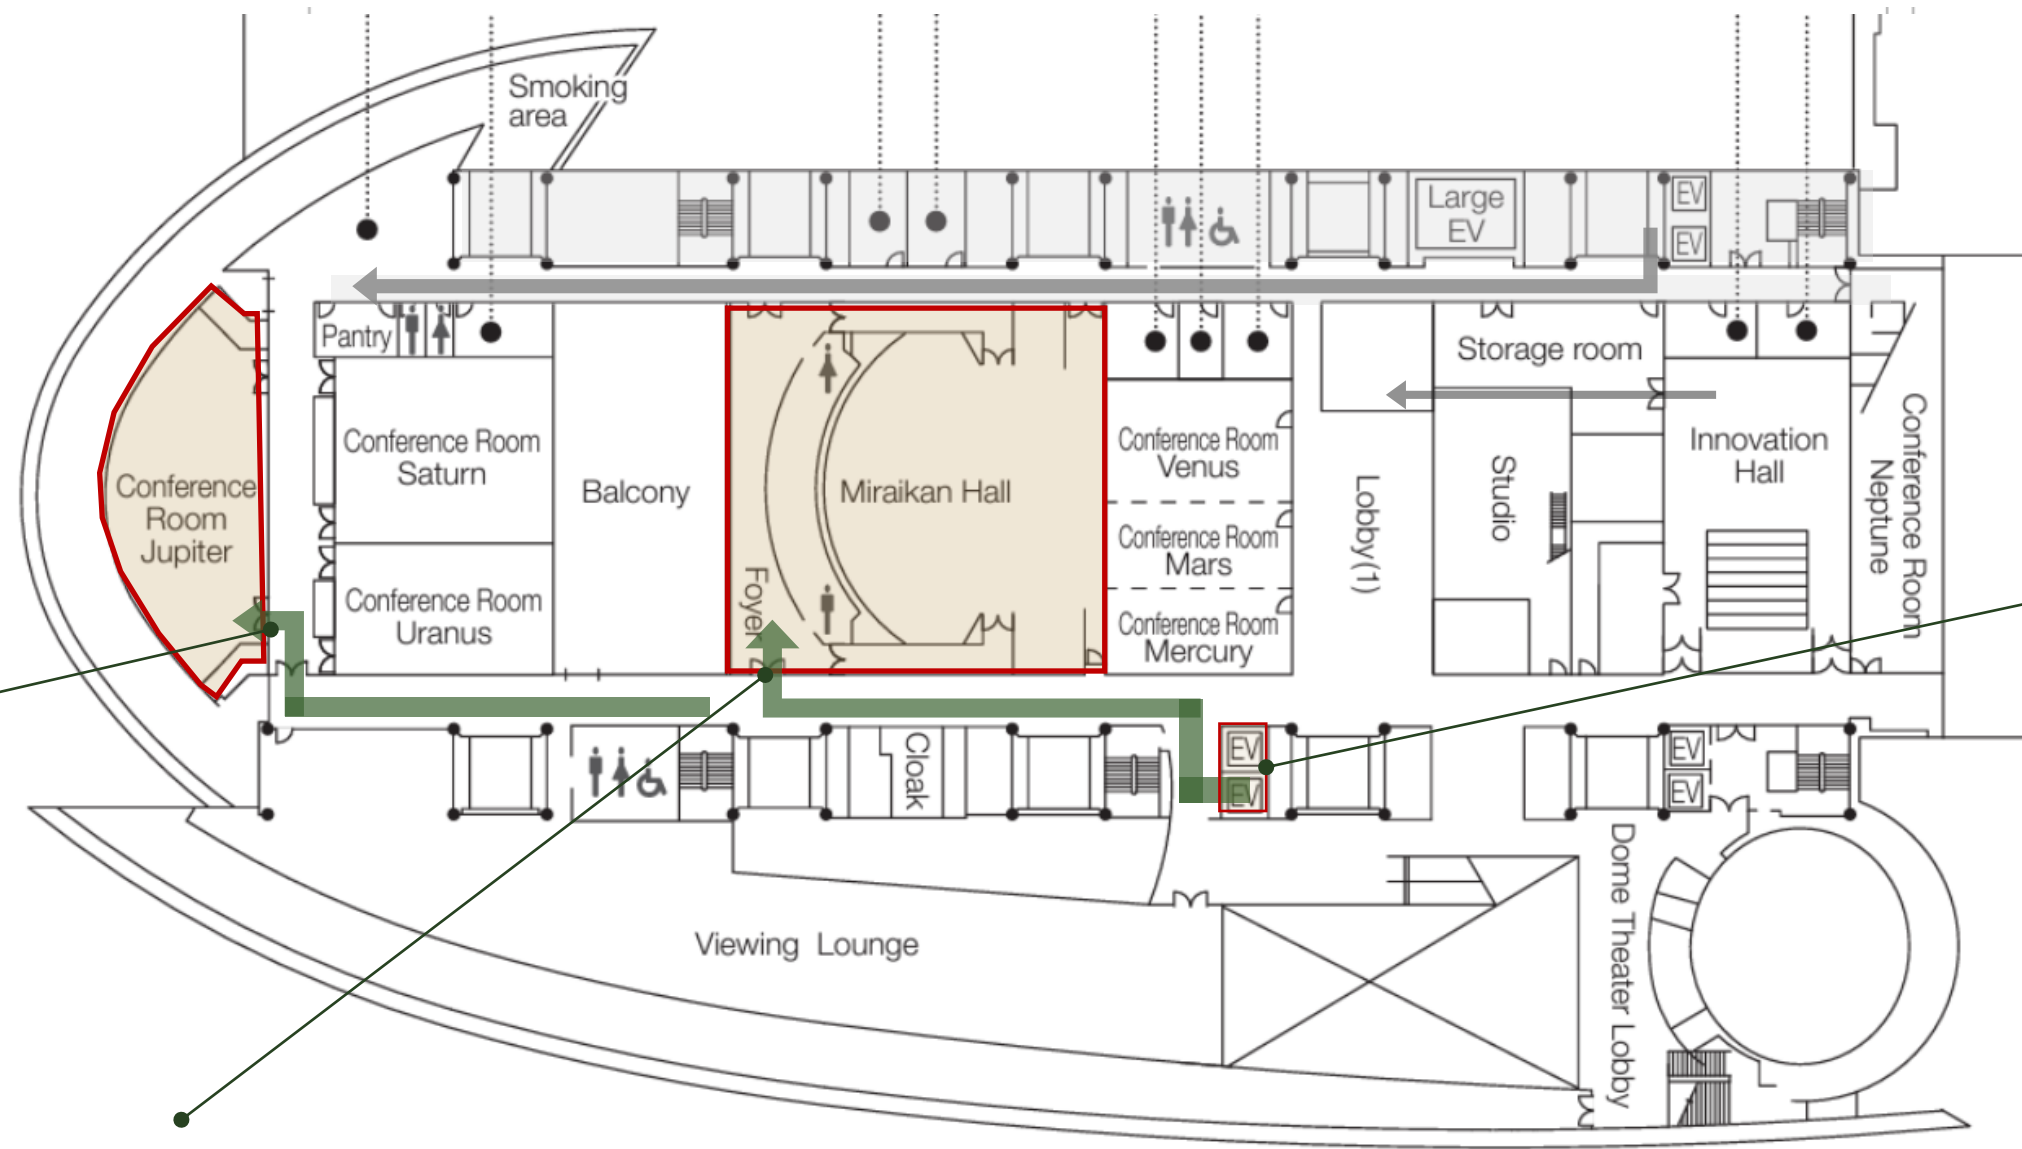

Telecom Center Station

Signage

Elevator

Entrance Public
From 10:00 to 17:00

Entrance for personnel only
Before 10:00 / After 17:00

Poster&Demo
Session

Main Conference

Elevator